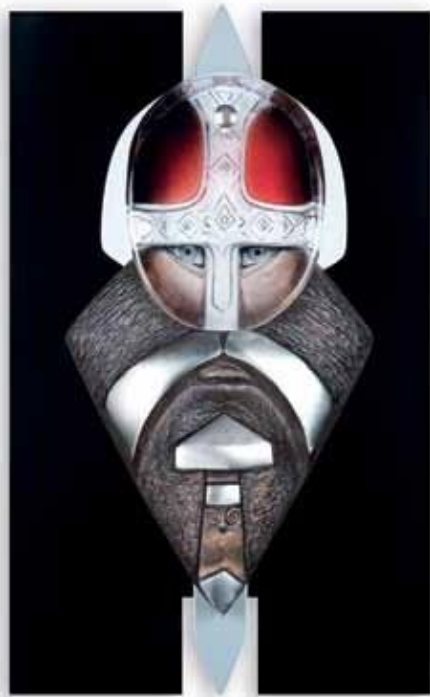

68216 Thor
305x490 mm (12x19½")
Limited Edition 49 pcs

The Wall Sculpture is mounted on a plate. Measurements incl. the plate.