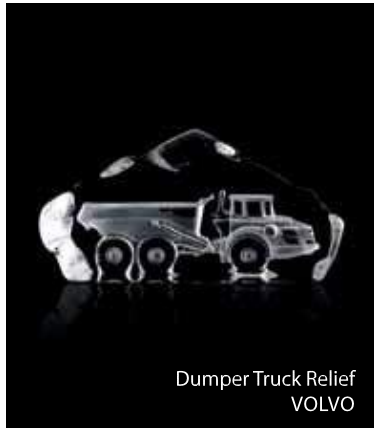

CUSTOM DESIGNED

Let us create a distinctive image for your company!

Our designers and skilled craftsmen will make your wishes come true.