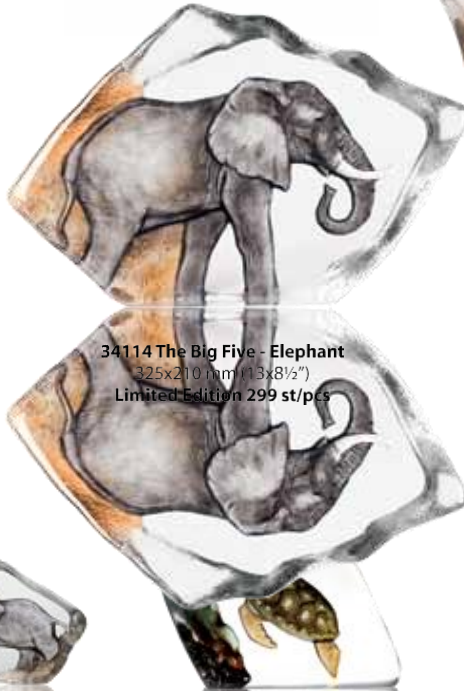

# WILDLIFE PAINTED

Design Mats Jonasson

**34112 The Big Five - Lion**  
305x200 mm (12x8")  
Limited Edition 299 st/pcs

**34113 The Big Five - Leopard**  
210x250 mm (8½x10")  
Limited Edition 299 st/pcs

**34174** 85x85 mm  
(3½x3½")

**33861** 120x120 mm  
(4½x4½")

**33850** 175x120 mm  
(7x4½")

**33907** 140x140 mm  
(5½x5½")

**34114 The Big Five - Elephant**  
325x210 mm (13x8½")  
Limited Edition 299 st/pcs

**34275** 195x125 mm  
(7½x5")

**88174** 85x55 mm  
(3½x2")

**33943** 110x115 mm  
(4½x4½")

**33937** 125x120 mm  
(5x4½")