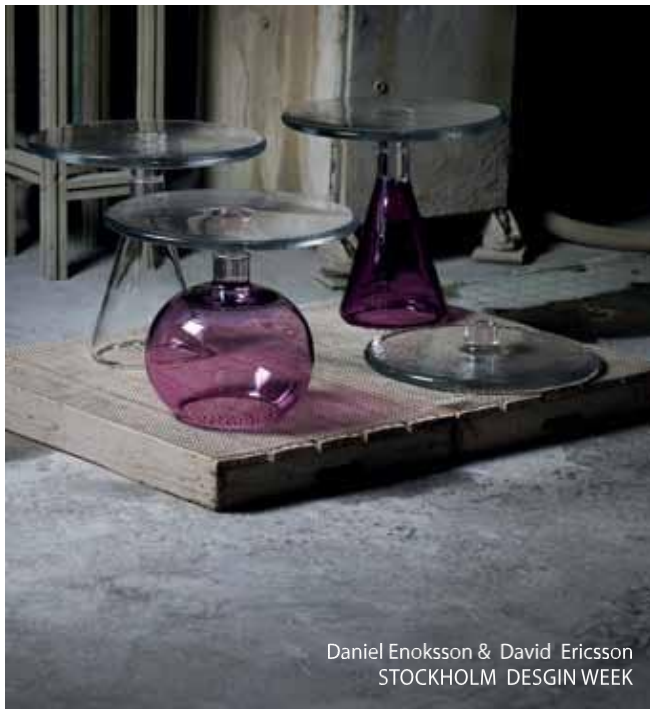

Wall tiles
KOMPASSEN MALL, Gothenburg

Daniel Enoksson & David Ericsson
STOCKHOLM DESIGN WEEK