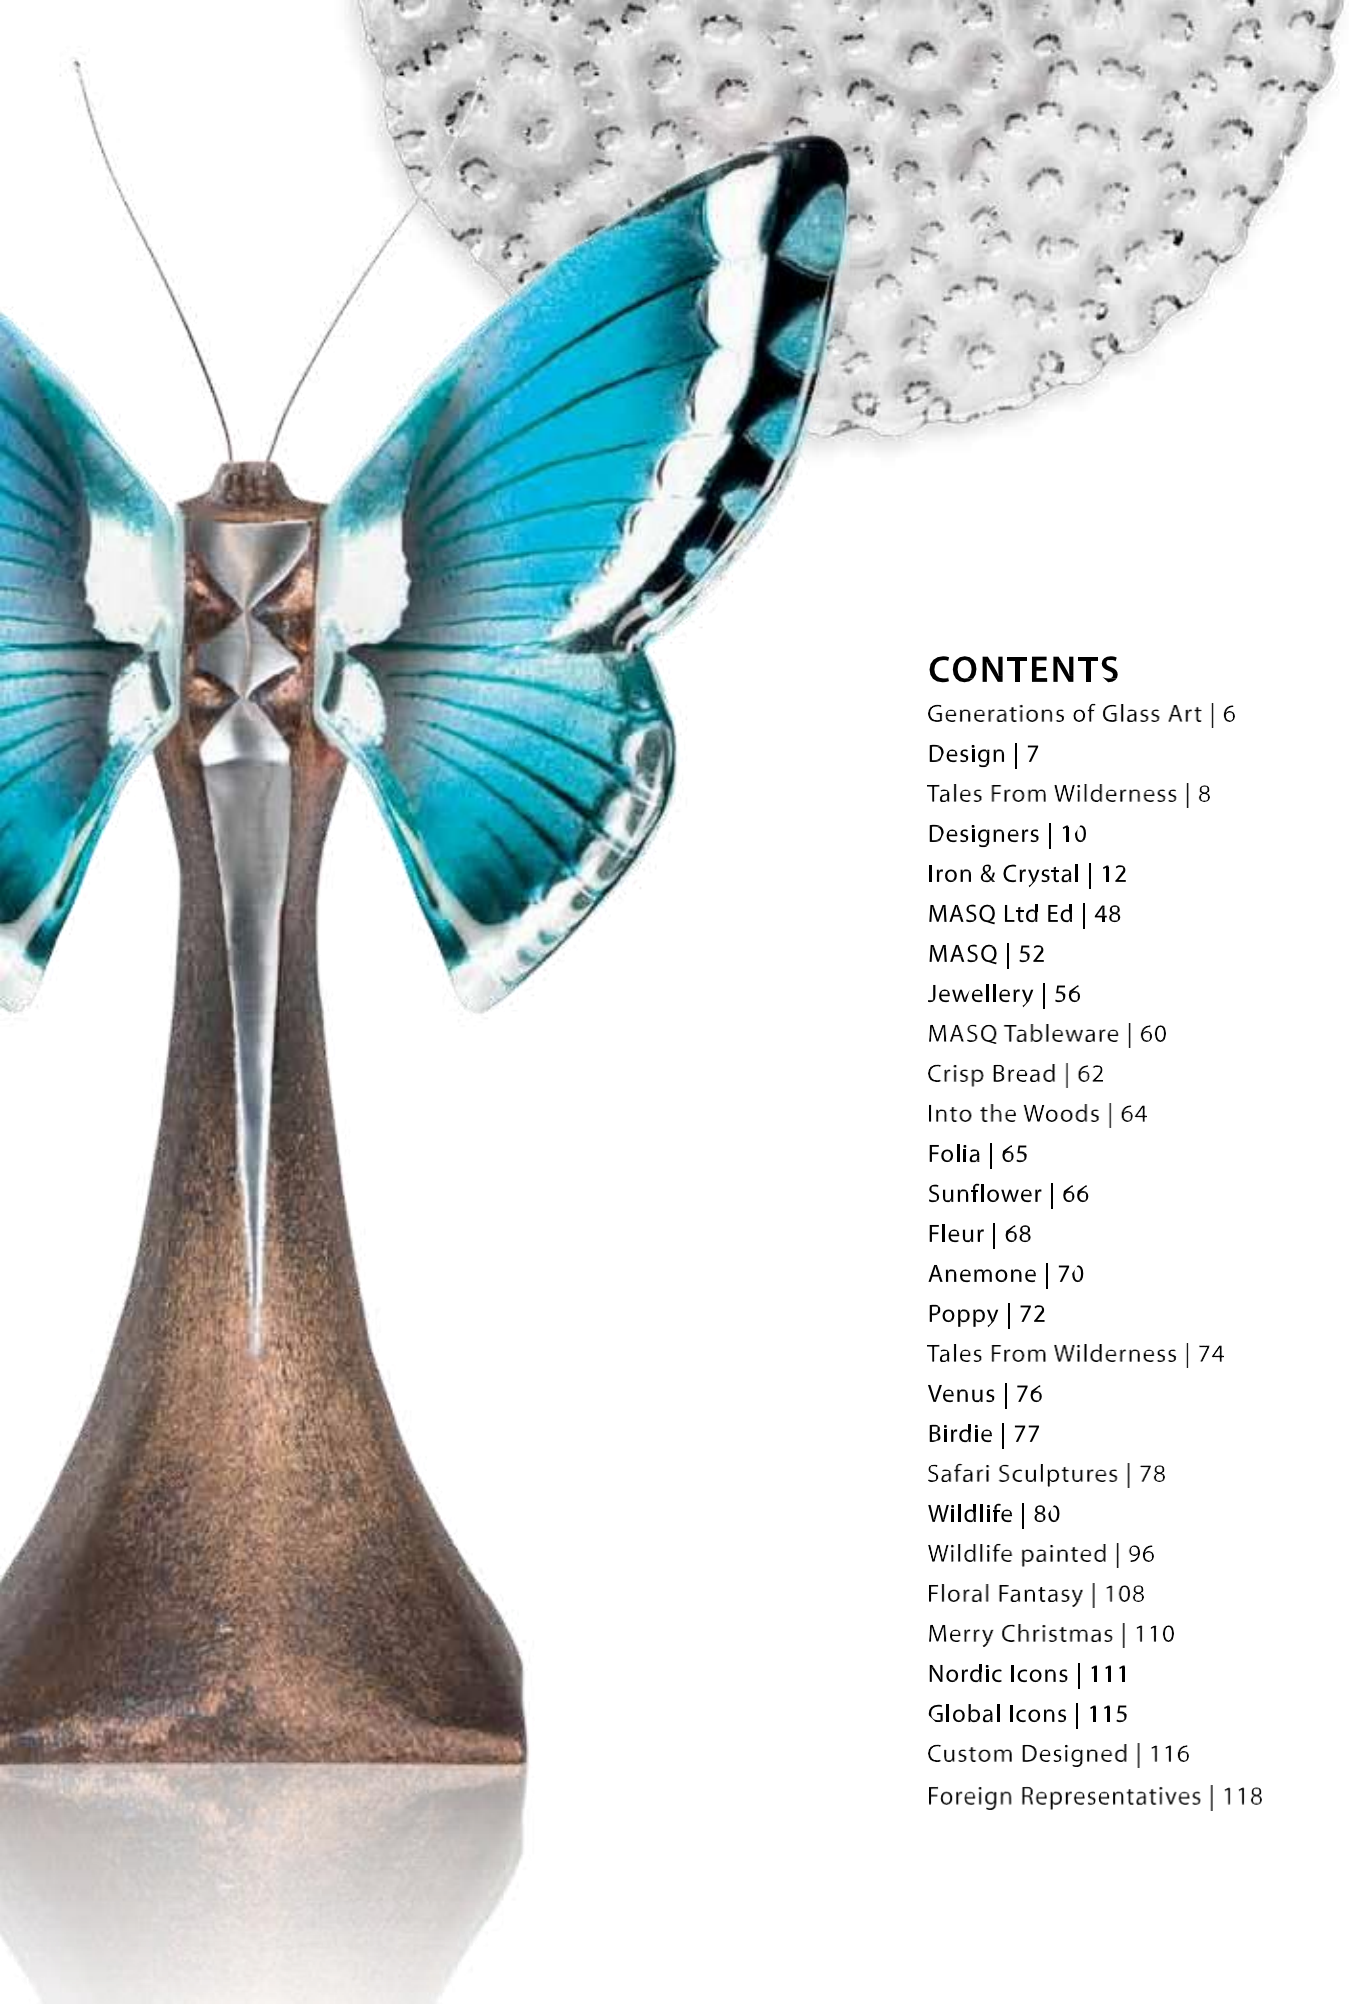

**M**  
**MÅLERÅS**  
SWEDEN  
Since 1890

**2023**

**Crystal handmade in sweden sinCe 1890**

Kunglig hovleverantör  
*Purveyor to His Majesty the King of Sweden*